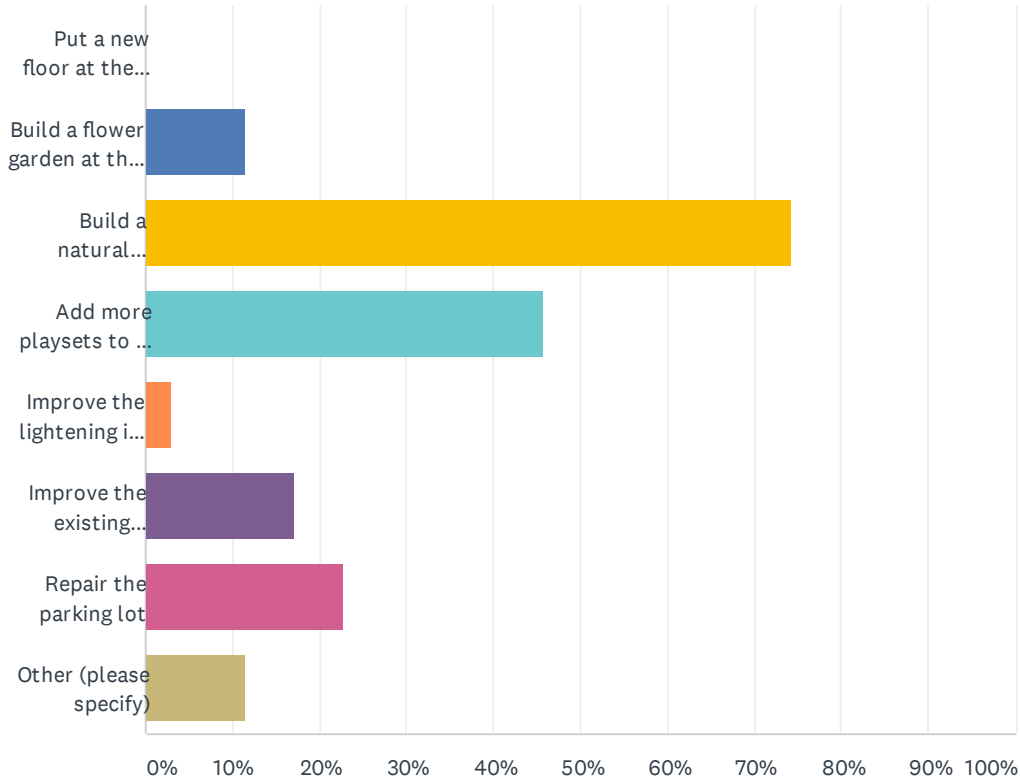

Q1 Which top two areas outside of building do you think we should spend money to improve in the next year (select two answers)

Answered: 35 Skipped: 0

ANSWER CHOICES	RESPONSES
Put a new floor at the entrance	0.00% 0
Build a flower garden at the entrance near the pavilion	11.43% 4
Build a natural landscaping playground	74.29% 26
Add more playsets to the existing playground	45.71% 16
Improve the lightening in the parking lot	2.86% 1
Improve the existing landscaping, grass, trees and shrubs	17.14% 6
Repair the parking lot	22.86% 8
Other (please specify)	11.43% 4
Total Respondents: 35	